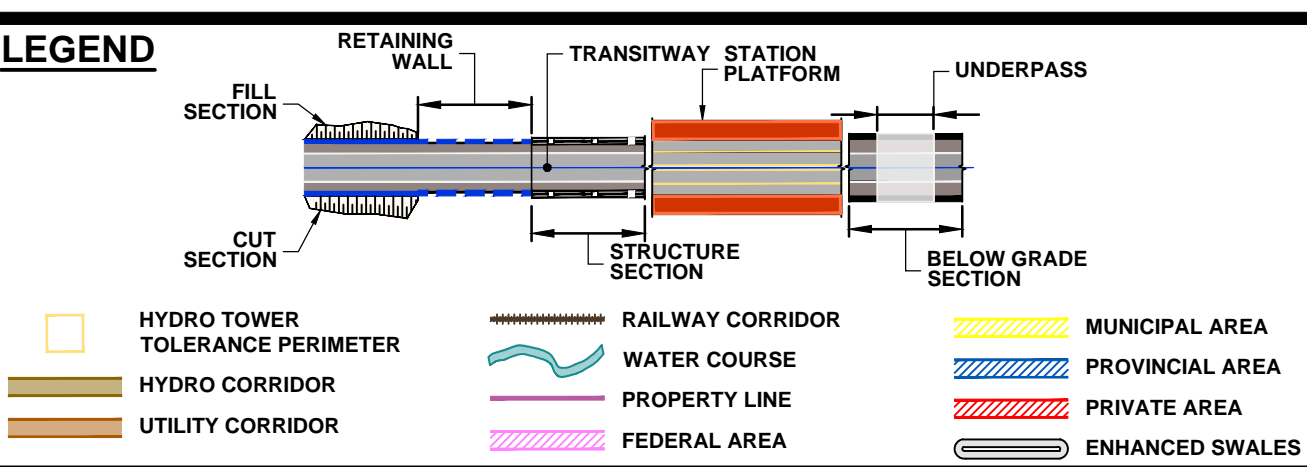

DRAWING NAME: J:\TOR\16234 ON-MTO 407 TRANSITWAY WC TO BRANTTIS General\03 - Drawings\8 - Property\Plates\407 TW4-Plate 65.dwg
CREATED: Jul 13, 2020 3:00pm
MODIFIED: Jul 13, 2020 3:00pm

407 TRANSITWAY
WEST OF BRANT STREET TO WEST OF HURONTARIO STREET
G.W.P. 16-20003, CA 2016-E-0038

PROPERTY PLAN
STA. 51+320 TO STA. 51+930

PLATE
65
DATE
11/20/2019