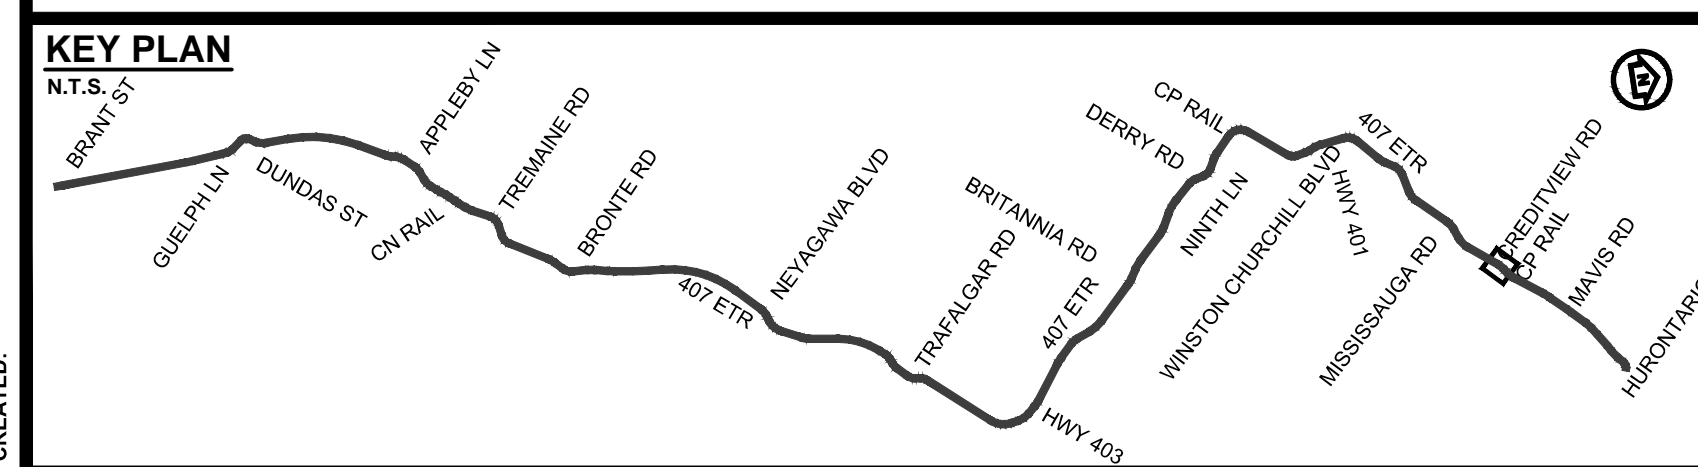

DRAWING NAME: J:\TOR\16234 ON-MTO 407 TRANSITWAY WC TO BRANTTIS General\03 - Drawings\8 - Property\Plates\407 TW4-Plate 65.dwg
CREATED: Jul 13, 2020 3:00pm
MODIFIED: Jul 13, 2020 3:00pm

407 TRANSITWAY
WEST OF BRANT STREET TO WEST OF HURONTARIO STREET
G.W.P. 16-20003, CA 2016-E-0038

PROPERTY PLAN
STA. 51+320 TO STA. 51+930

PLATE
65
DATE
11/20/2019